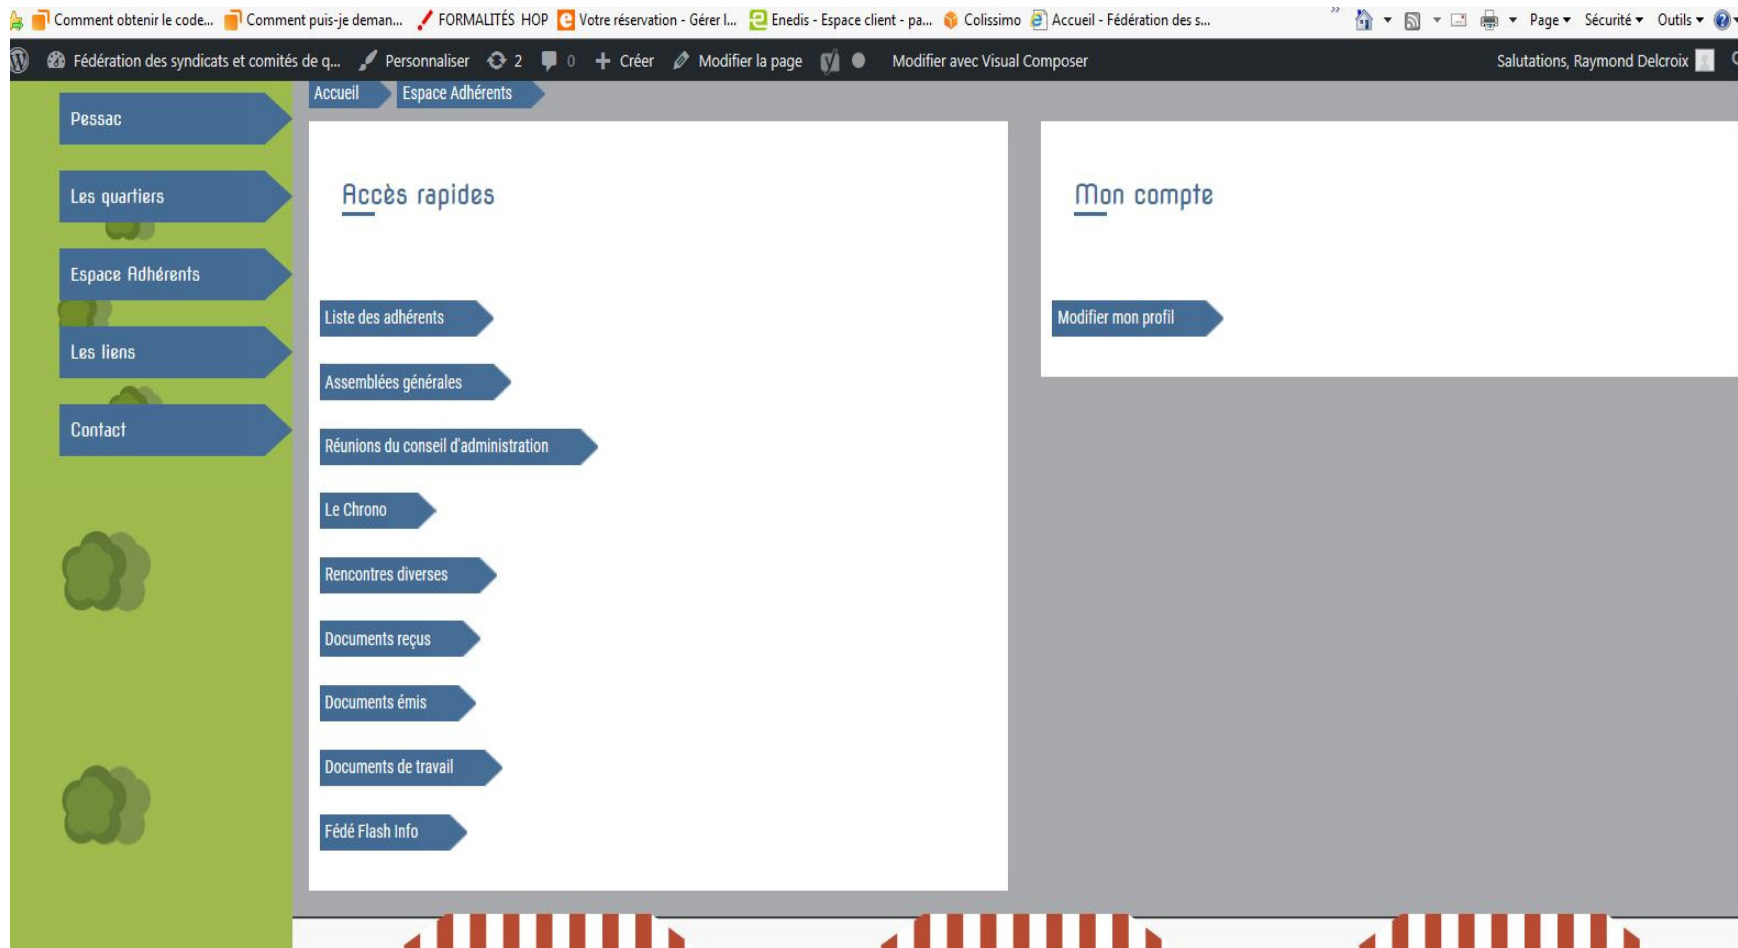

Une fois remplies toutes ces taches, vous serez inscrits sur le site, il me restera à valider votre accès « Utilisateurs » et vous aurez enfin le bonheur de pouvoir naviguer dans l'espace adhérent dont la page d'accueil est ci-dessous.....